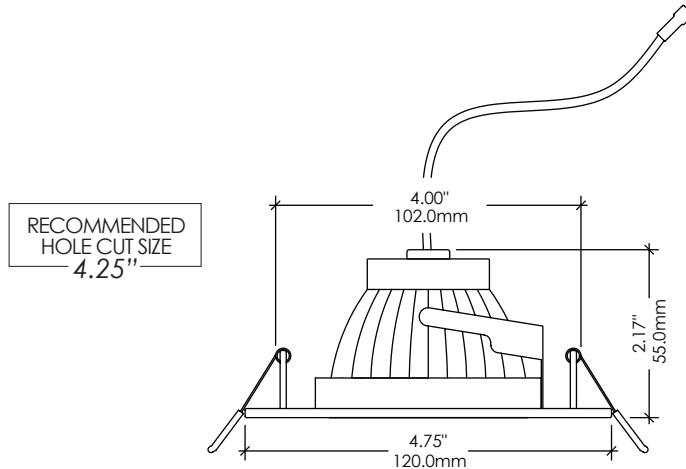

INTEGRATED LED DOWNLIGHT
PART NUMBER: GL-14D4-DS-3036

SPECIFICATIONS:

- Light Output: 1350 Lumens ± 10%
- Power: 14 Watts
- Efficacy (Lumens per Watt): 96.4 LM/W
- Colour Accuracy (CRI): 80+
- Light Colour: 3000K Warm White
- LED Chip Epistar
- Trim Size: 4" (Actual: 4.75"/121mm)
- Beam Angle: 36°
- Gimbal Angle: 0°
- Dimmable
- IC Rated
- Damp Location Rated
- 50,000 Life Hours
- Power Supply (Driver) Included

| PHOTOMETRICS: | | | |
|-----------------------|-------------------------------|-----------------------------|-------------------------|
| MOUNTING HEIGHT (FT.) | CENTER BEAM FOOT CANDLES (FC) | EDGE BEAM FOOT CANDLES (FC) | BEAM AREA COVERED (FT.) |
| 4 FT. | 140.0 FC | 59.0 FC | 2'-7" |
| 6 FT. | 64.0 FC | 34.0 FC | 3'-11" |
| 8 FT. | 35.0 FC | 15.0 FC | 5'-2" |
| 10 FT. | 25.0 FC | 11.0 FC | 6'-6" |
| 12 FT. | 17.0 FC | 7.0 FC | 7'-10" |
| 14 FT. | 13.0 FC | 6.0 FC | 9'-1" |
| 16 FT. | 10.0 FC | 4.0 FC | 10'-5" |
| 18 FT. | 8.0 FC | 3.0 FC | 11'-8" |

INTEGRATED LED DOWNLIGHT

PART NUMBER: GL-14D4-DS-3036

ORDERING INFORMATION:

1. Select Reflector Colour:

GL-14D4-DS-3036-

- CL** - Clear Specular (Chrome)
- BK** - Black Specular

2. Select Trim Colour:

GL-4TR-DS-

- WH** - Matte White
- BK** - Matte Black

PRODUCT DIMENSIONS:

Power Supply (Driver) Size:
4-1/8" x 2-1/2" x 1-1/2"
(105mm x 64mm x 38mm)

ACCESSORIES:

Select Mount Plate for New Construction: **GL-MP4U**