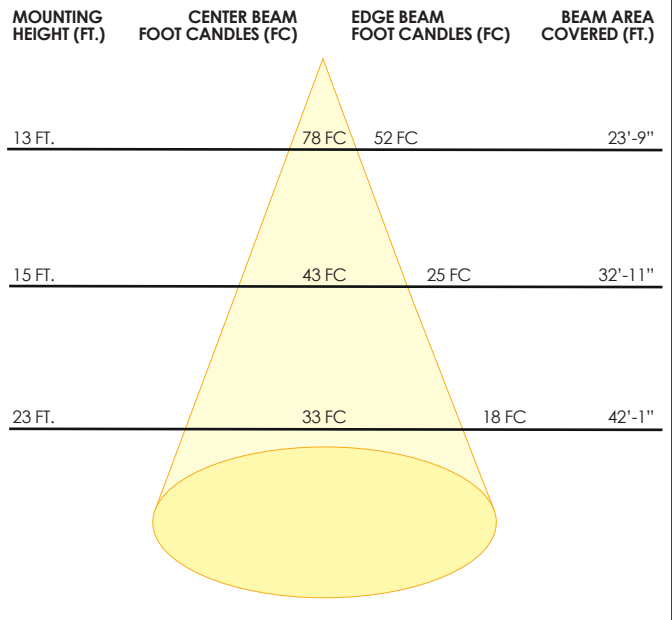

SPECIFICATIONS:

- Light Output: 21,750 Lumens ± 10%
- Power: 150 Watts
- Efficacy (Lumens per Watt): 145 LM/W
- 20% Up Light
- Colour Accuracy (CRI): 80+
- Light Colour: 3500K Vibrant White
- Beam Angle: 85°
- Size: 273mm x 350mm (10-3/4" x 13-3/4")
- Weight: 4.5kg (10lbs)
- Not Dimmable (0-10V Dimming Special Order)
- Damp Location Rated (IP65)
- 150,000 Life Hours
- Included: -High/Low Button (21,750 or 17,400 Lumens)
 - Button in down position is low output
 - Button in up position is high output
 - Cord and Plug (2m/6'-8")

LIGHTING FACTS HIGH BAY

ITEM NO.	GL-DHBU-3585
Light Output (Lumens)	21,750
Watts	150
Lumens per Watt (Efficacy)	145
Colour Accuracy	80+
Colour Rendering Index (CRI)	
Light Colour	3500K Vibrant White
	
2700K 3000K 3500K 4000K 4500K 5000K 6000K	
150 Watt • Vibrant White	

PHOTOMETRICS:

ORDERING INFORMATION:**1. Select Colour:****GL-DHBU-3585-****WH** - White ← 8 WEEK LEAD TIME**BK** - Black ← 8 WEEK LEAD TIME**PRODUCT BENEFITS:**

This geometric diamond inspired high bay is not just for your warehouse. The beautiful design is also ideal for retail spaces, wineries or arenas!

PRODUCT DIMENSIONS:**AVAILABLE ACCESSORIES:****Suspension Chain with Hook**

GL-HB-CHAIN (2M/6'-8")