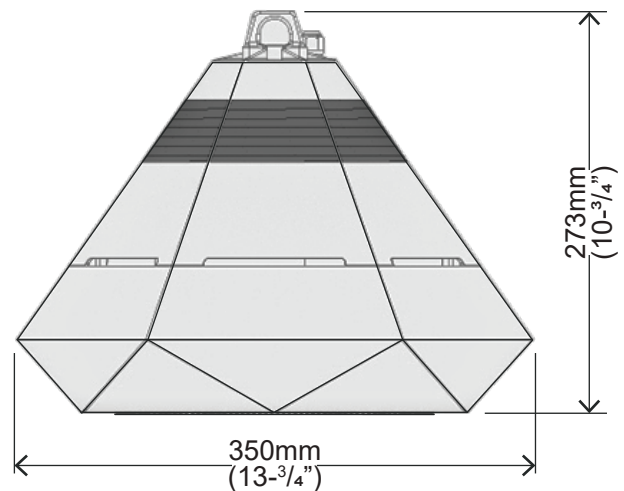

SPECIFICATIONS:

- Light Output: 21,750 Lumens ± 10%
- Power: 150 Watts
- Efficacy (Lumens per Watt): 145 LM/W
- 20% Up Light
- Colour Accuracy (CRI): 80+
- Light Colour: 3500K Vibrant White
- Beam Angle: 85°
- Size: 273mm x 350mm (10-3/4" x 13-3/4")
- Weight: 4.5kg (10lbs)
- Not Dimmable (0-10V Dimming Special Order)
- Damp Location Rated (IP65)
- 150,000 Life Hours
- Included: -High/Low Button (21,750 or 17,400 Lumens)
 - Button in down position is low output
 - Button in up position is high output
 - Cord and Plug (2m/6'-8")

LIGHTING FACTS HIGH BAY

ITEM NO.	GL-DHBU-3585
Light Output (Lumens)	21,750
Watts	150
Lumens per Watt (Efficacy)	145
Colour Accuracy	80+
Colour Rendering Index (CRI)	
Light Colour	3500K Vibrant White
	
2700K 3000K 3500K 4000K 4500K 5000K 6000K	
150 Watt • Vibrant White	

PHOTOMETRICS:

ORDERING INFORMATION:**1. Select Colour:****GL-DHBU-3585-****WH** - White ← 8 WEEK LEAD TIME**BK** - Black ← 8 WEEK LEAD TIME**PRODUCT BENEFITS:**

This geometric diamond inspired high bay is not just for your warehouse. The beautiful design is also ideal for retail spaces, wineries or arenas!

PRODUCT DIMENSIONS:**AVAILABLE ACCESSORIES:****Suspension Chain with Hook**

GL-HB-CHAIN (2M/6'-8")