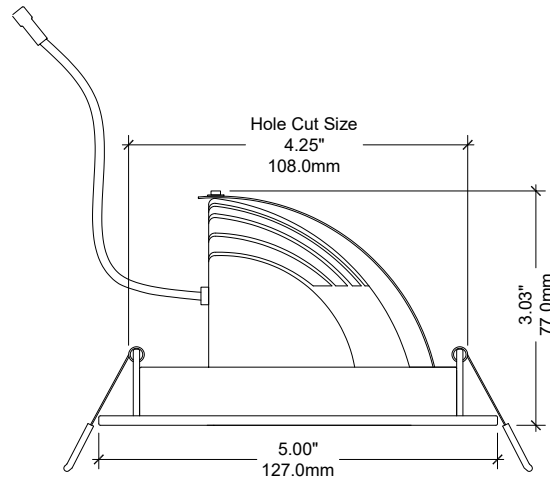

INTEGRATED LED ELBOW
PART NUMBER: GL-12E4-3030

SPECIFICATIONS:

- Light Output: 1200 Lumens ± 10%
- Power: 12 Watts
- Efficacy (Lumens per Watt): 100 LM/W
- Colour Accuracy (CRI): 80+
- Light Colour: 3000K Warm White
- LED Chip Epistar
- Trim Size: 4" (Actual: 5"/127mm)
- Beam Angle: 30°
- Gimbal Angle: 85°
- Dimmable
- IC Rated
- Damp Location Rated
- 35,000 Life Hours
- Power Supply (Driver) Included

PHOTOMETRICS:

MOUNTING HEIGHT (FT.)	CENTER BEAM FOOT CANDLES (FC)	EDGE BEAM FOOT CANDLES (FC)	BEAM AREA COVERED (FT.)
4 FT.	89.0 FC	55.0 FC	2'-2"
6 FT.	39.0 FC	28.0 FC	3'-3"
8 FT.	20.0 FC	13.0 FC	4'-3"
10 FT.	15.0 FC	9.0 FC	5'-4"
12 FT.	10.0 FC	5.0 FC	6'-5"
14 FT.	7.0 FC	3.0 FC	7'-6"
16 FT.	5.0 FC	1.0 FC	8'-7"

ORDERING INFORMATION:

1. Select Trim Colour:
GL-12E4-3030-

W - Matte White
B - Matte Black

PRODUCT DIMENSIONS:

Power Supply (Driver) Size:
4"-1/2" x 2"-1/4" x 1"-1/2"
(113mm x 58mm x 37mm)

ACCESSORIES:

Select Mount Plate for New Construction: **GL-MP4U**